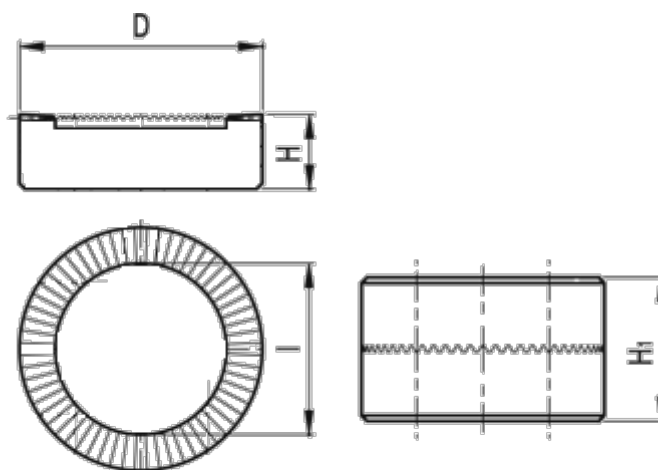

Article number: 206575330

Description: E+G Serrated locking plate
GN 187.4-27-48-E-ST

Measures

D	= 27
H +/-0.9	= 7.5
H1	= 15
l	= 19.5
Number of teeth	= 48